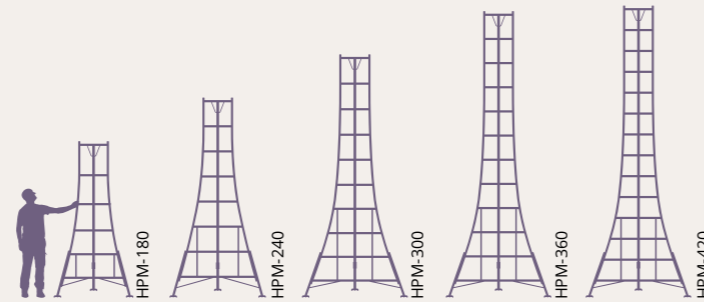

MODEL	STEPS	HEDGE HEIGHT	HEIGHT	WIDTH	DEPTH	STORAGE HEIGHT	EXT. HEIGHT	EXT. WIDTH	EXT. DEPTH	PLATFORM HEIGHT	FRONT LEG ADJ. INCR	BACK LEG ADJ. INCR	WEIGHT (KG)
HPM-180	6	6'-7'	167cm-5'6"	101cm-3'4"	120cm-3'4"	183cm-6'0"	209cm-6'10"	125cm-4'1"	145cm-4'9"	-	5cm-2"	15cm-6"	7.1
HPM-240	8	8'-9'	225cm-7'5"	124cm-4'1"	150cm-4'11"	244cm-8'0"	267cm-8'9"	153cm-5'0"	175cm-5'9"	-	5cm-2"	15cm-6"	8.7
HPM-300	10	9'-10'	284cm-9'4"	148cm-4'10"	175cm-5'9"	305cm-10'0"	325cm-10'8"	179cm-5'10"	198cm-6'6"	-	5cm-2"	15cm-6"	11.2
HPM-360	12	12'-13'	341cm-11'2"	148cm-4'10"	211cm-6'11"	366cm-12'0"	383cm-12'7"	179cm-5'10"	234cm-7'8"	-	5cm-2"	15cm-6"	12.7
HPM-420	14	14'-15'	399cm-13'1"	155cm-5'1"	236cm-7'9"	427cm-14'0"	448cm-14'8"	186cm-6'1"	269cm-8'10"	-	5cm-2"	15cm-6"	16

PLATFORM

Hendon's Platform Tripod Ladder retains the same features of the standard Tripod Ladder, while offering additional security and peace of mind to anyone slightly more cautious about working with their feet off the ground. A flat top allows you to rest baskets or tools. The ladder is made from welded aluminium alloy extrusions, meaning it is lightweight, robust and weatherproof. Able to handle a Safe Working Load of 150kg.