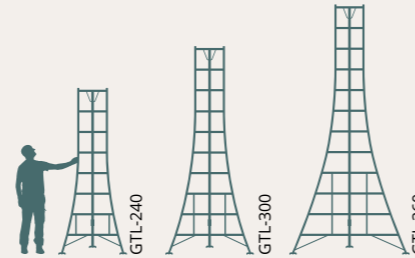

**PLATFORM**

(available in 4 sizes)

## STANDARD

The Standard Tripod Ladder from Hendon offers a practical, well-designed solution to topiary, bush, tree or hedge trimming at height on uneven ground or lawns. With an incredibly stable foundation thanks to its three-leg design and wide base, this ladder is stable on uneven ground on uneven ground, meaning you can use the Tripod Ladder in complete confidence in your safety. Able to handle a Safe Working Load 150kg.

MODEL	STEPS	HEDGE HEIGHT	HEIGHT	WIDTH	DEPTH	STORAGE HEIGHT	EXT. HEIGHT	EXT. WIDTH	EXT. DEPTH	PLATFORM HEIGHT	FRONT LEG ADJ. INCR	BACK LEG ADJ. INCR	WEIGHT (KG)
GMF-120	4	4'-5'	117cm-3'10"	87cm-2'10"	91cm-3'0"	122cm-4'0"	-	-	-	-	-	15cm-6"	4.40
GMF-180	6	6'-7'	175cm-5'9"	106cm-3'6"	112cm-4'0"	183cm-6'0"	-	-	-	-	-	15cm-6"	6.20
GMF-240	8	8'-9'	233cm-7'8"	129cm-4'3"	157cm-5'2"	244cm-8'0"	-	-	-	-	-	15cm-6"	8.20
GMF-300	10	9'-10'	292cm-9'7"	152cm-5'0"	180cm-5'11"	305cm-10'0"	-	-	-	-	-	15cm-6"	10.20
GMF-360	12	12'-13'	348cm-11'5"	152cm-5'0"	219cm-7'2"	366cm-12'0"	-	-	-	-	-	15cm-6"	12.00
GMF-420	14	14'-15'	406cm-13'4"	160cm-5'3"	244cm-8'0"	427cm-14'0"	-	-	-	-	-	15cm-6"	16.00
GMF-480	16	16'-17'	464cm-15'3"	182cm-6'0"	275cm-9'0"	488cm-16'0"	-	-	-	-	-	15cm-6"	21.00

## HEAVY DUTY

The Heavy Duty Tripod Ladder from Hendon has been produced to the same design as the standard ladder, but with larger rungs, for a Safe Working Load of 150kg.

MODEL	STEPS	HEDGE HEIGHT	HEIGHT	WIDTH	DEPTH	STORAGE HEIGHT	EXT. HEIGHT	EXT. WIDTH	EXT. DEPTH	PLATFORM HEIGHT	FRONT LEG ADJ. INCR	BACK LEG ADJ. INCR	WEIGHT (KG)
GTL-240	8	8'-9'	232cm-7'7"	110cm-3'7"	156cm-5'1"	244cm-8'0"	-	-	-	-	-	15cm-6"	9.92
GTL-300	10	9'-10'	290cm-9'6"	134cm-4'5"	190cm-6'3"	305cm-10'0"	-	-	-	-	-	15cm-6"	12.13
GTL-360	12	12'13'	347cm-11'5"	134cm-4'5"	226cm-7'5"	366cm-12'0"	-	-	-	-	-	15cm-6"	12.13