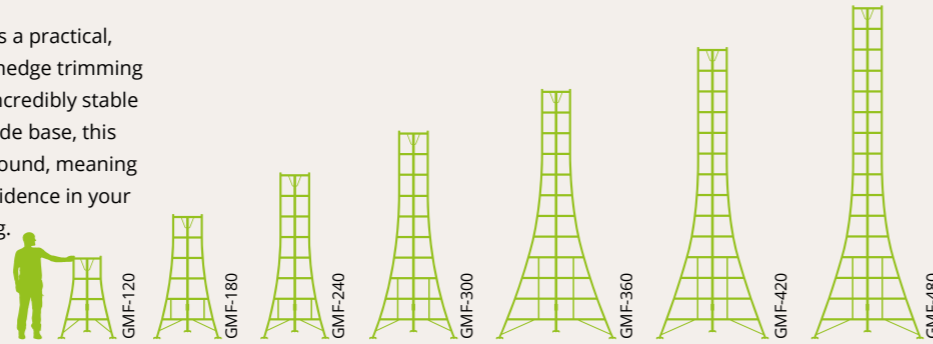

**STANDARD**

(available in 7 sizes)

**3 LEG ADJUSTABLE**

(available in 5 sizes)

[www.midlandladders.com](http://www.midlandladders.com)

**THE ULTIMATE IN STABILITY**  
LIGHTWEIGHT & ROBUST

**HEAVY DUTY**

(available in 3 sizes)

**PLATFORM**

(available in 4 sizes)

## STANDARD

The Standard Tripod Ladder from Hendon offers a practical, well-designed solution to topiary, bush, tree or hedge trimming at height on uneven ground or lawns. With an incredibly stable foundation thanks to its three-leg design and wide base, this ladder is stable on uneven ground on uneven ground, meaning you can use the Tripod Ladder in complete confidence in your safety. Able to handle a Safe Working Load 150kg.