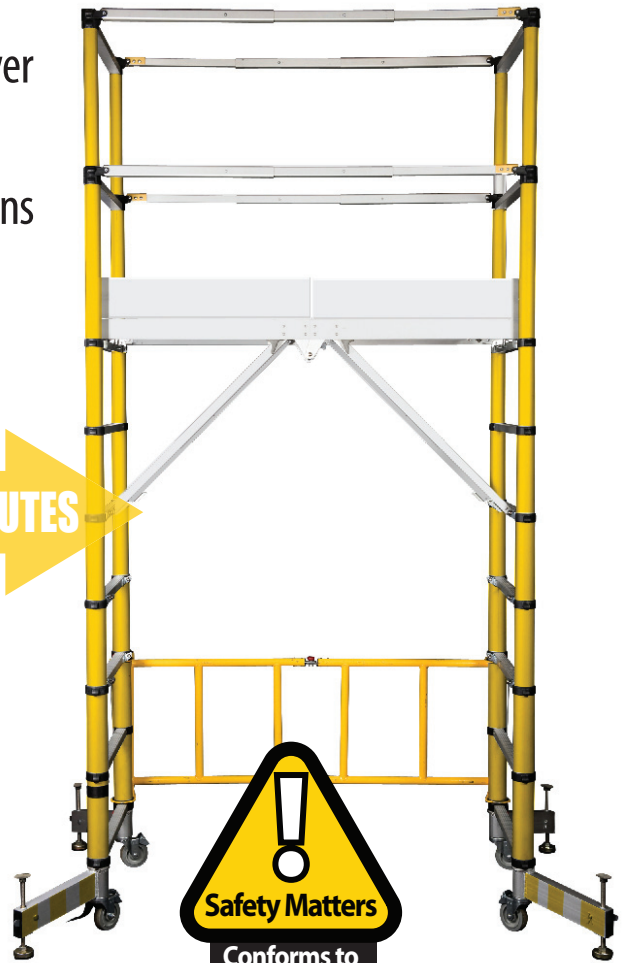

NEW

Pre-orders now being taken - Limited supply

NON-CONDUCTIVE FIBREGLASS TELETOWER

Designed to protect users working near Electrical hazards!

The World's first mobile telescopic scaffold tower is now available in Fibreglass
4m of working height & 7 different height options

FULLY ERECTED IN 3 MINUTES

Fits in an estate car boot yet offers 4 metres of working height

Product Specifications

Zarges Product code	Includes pack of four toe boards	Material Version	Platform height options (m)	Max. working height (m)	Max. working Incl. railing	Weight (kg)
TT004	No	Fibreglass	0.33/0.61/1.00/1.25/1.50/1.75/2.00	4.00	4.95	57
TT005	Yes	Fibreglass	0.33/0.61/1.00/1.25/1.50/1.75/2.00	4.00	4.95	61

*Includes Tower 33 kg, Platform 14 kg, Wheel Set 8 kg

Product Footprint

Folded Down		Extended	
With Wheels (cms)	Without Wheels (cms)	Stabilisers retracted (cm)	Stabilisers deployed (cm)
105 (H) x 81 (W) x 42 (D)	83 (H) x 81 (W) x 42 (D)	140 (L) x 75 (W)	184 (L) x 117 (W)

- Telescopic mechanism allows 7 adjustable platform heights from 0.3m to 2m (Working heights from 2.3m to 4m)
- Large folding aluminium work platform (1.4m x 0.7m) with climb through hatch
- Fully erected in under 3 minutes, saving down time & man hours
- Also available in Aluminium
- Single person operation
- Minimal product footprint for ease of transportation & storage
- Conforms to EN1004